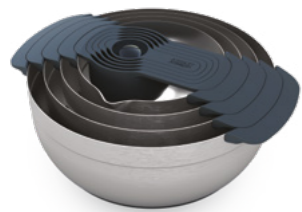

Bowls, weighing & measuring

Nest™ 9 Steel
Compact food preparation set
Design by Morph
(95032)
H15 x W31.5 x D26 cm
(H5.9 x 12.4 x D10.2 inches)