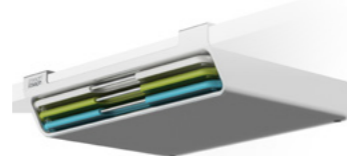

NEW

Folio™ Slim Large
Large 3-piece under-shelf chopping board set
(60235) Multicolour
H8 x W36 x D27 cm
(H3.1 x W14.2 x D10.6 inches)