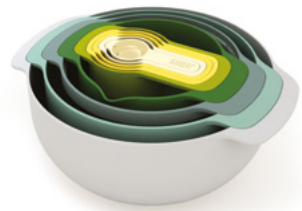

Nest™ 9 Plus
Compact food preparation set
Design by Morph
(40076) Opal
H15 x W31.5 x D26 cm
(H5.9 x 12.4 x D10.2 inches)