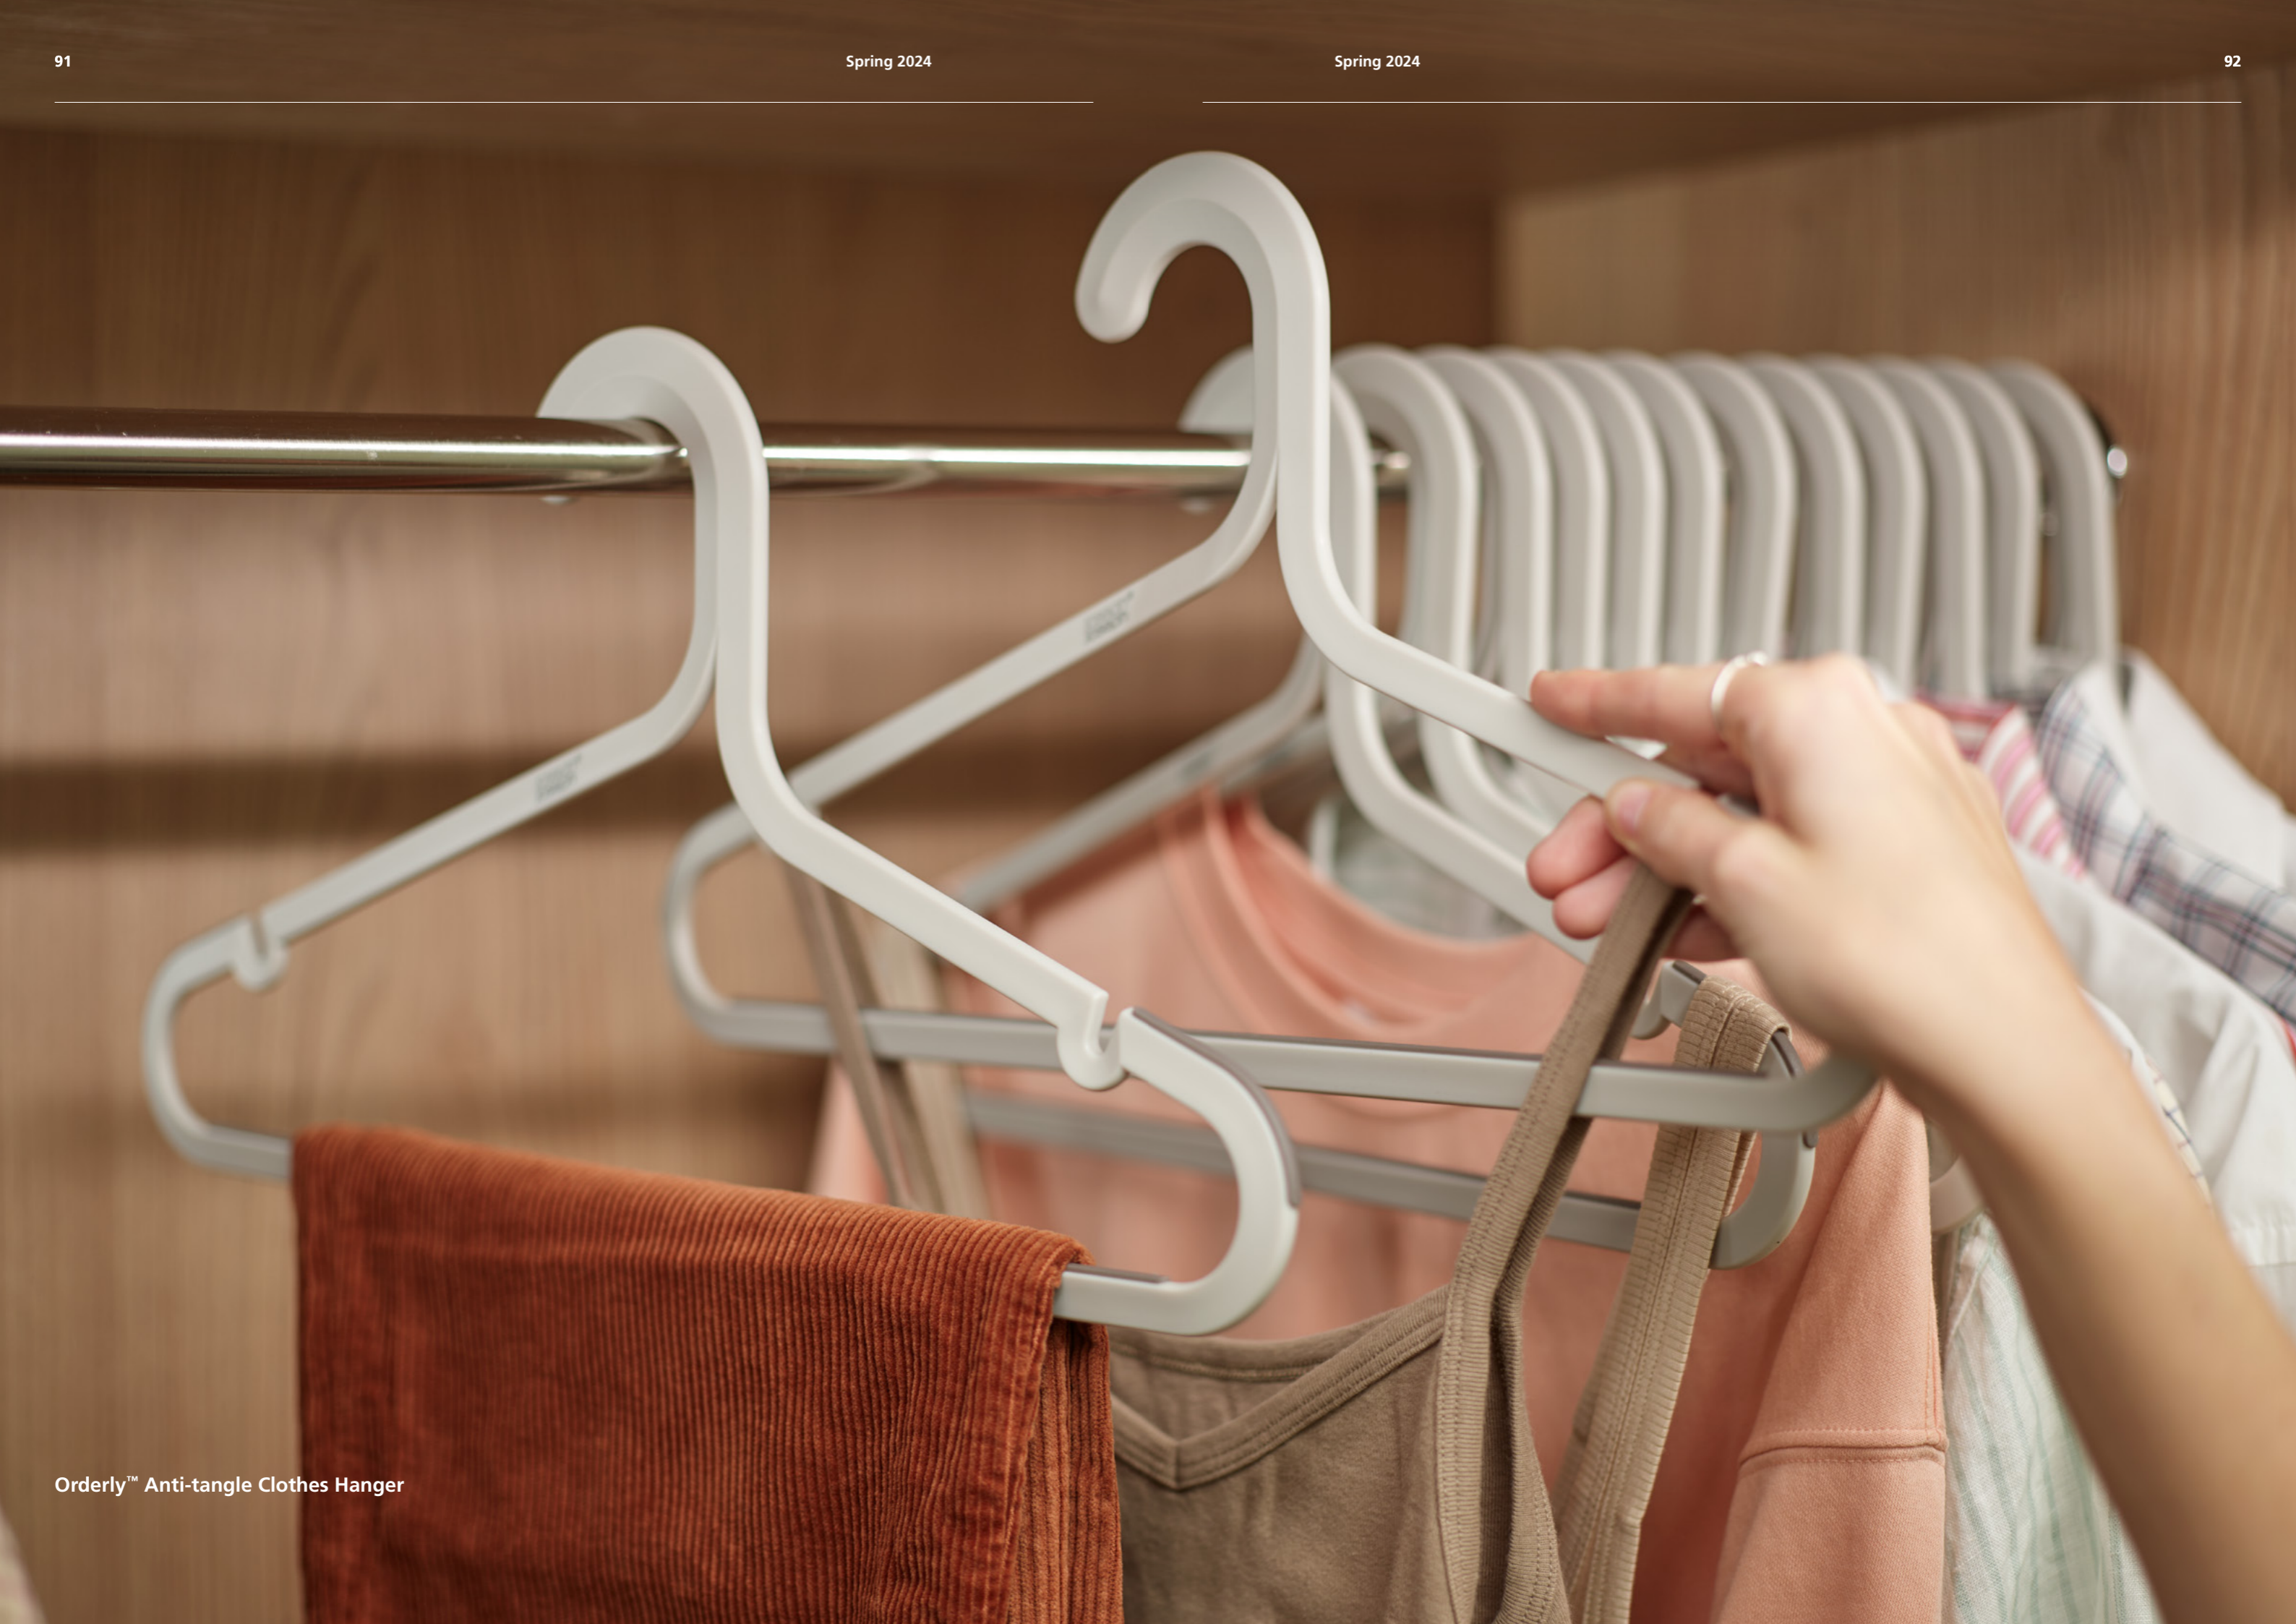

**NEW** **Orderly™**  
Belt, tie and scarf hanging rail  
**(55005)** Ecru  
H22.6 x W22 x D2.7 cm  
(H8.9 x W8.7 x D1.1 inches)

CleanStore™ Wall-mounted Broom

# Floorcare

**CleanStore™**  
Wall-mounted dustpan & brush  
**(65001)**

H34 x W22.3 x D11.7 cm  
(H13.3 x W8.7 x D4.6 inches)

**CleanStore™**  
Wall-mounted broom  
**(65002)**

H93.6 x W25.6 x D7.8 cm  
(H36.8 x W10 x D3 inches)

Orderly™ Anti-tangle Clothes Hanger

HSBC Global  
Connections

Private  
Business  
Awards  
2014

Joint Winner - Emerging Entrepreneur of the Year

product  
design award  
2014

Winner 2014 - TriScale™

INTERNATIONAL DESIGN  
EXCELLENCE AWARDS™  
2014