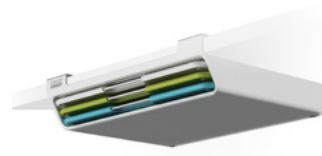

Folio™ Slim
3-piece under-shelf chopping board set
(60199) Multicolour
H7.3 x W31.5 x D22.8 cm
(H2¾ x W12½ x D9 inches)