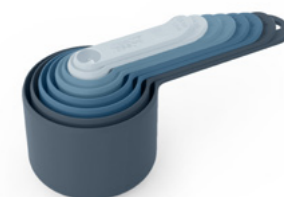

Nest™ Measure
8-piece measuring cup set
Design by Morph
(98999) Sky
H8 x W9 x D18 cm
(H3 x W3.5 x D7 inches)