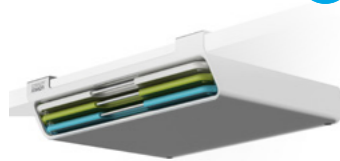

H12.2 x W9.6 x D9.6 cm  
(H4.8 x W3.8 x D3.8 inches)

NEW

**Ringo™**

Easy-clean pizza wheel with removable blade

(20232) Stone/Red

H9 x W2.6 x D21.6 cm  
(H3.5 x W1 x D8.5 inches)

NEW

**Folio™ Slim Large**