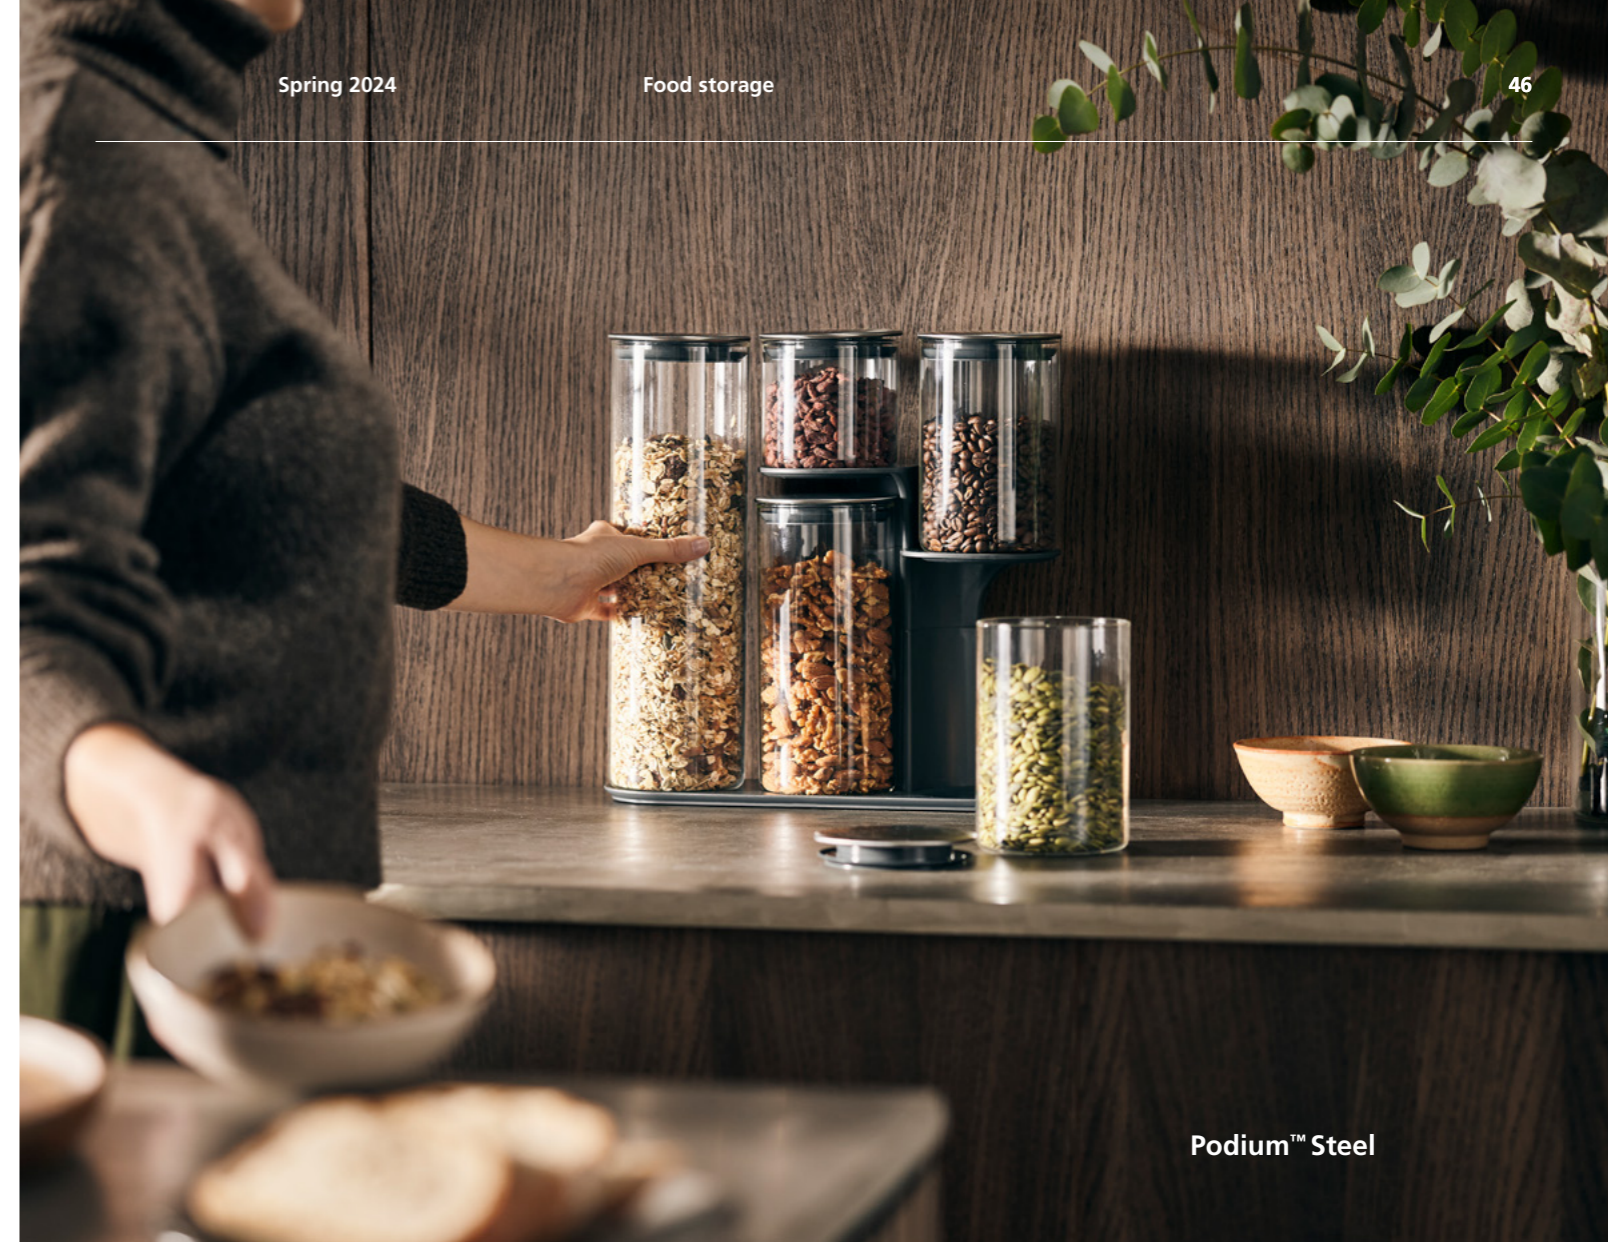

Food storage

CupboardStore™
Rotating organiser
(85195)
H6.8 x D28 x W33 cm
(H2.7 x D11 x W13 inches)

CupboardStore™
2-tier rotating organiser
(85196)
H20 x D28 x W33 cm
(H7.8 x D11 x W13 inches)

Podium™ Steel

Podium™
5-piece storage container set
(81128) Sage
H32.2 x W31.2 x D10.4 cm
(H12½ x W12¼ x D4¼ inches)

Podium™ Steel
5-piece storage container set
1 x 1.9 L (2 qt), 1 x 1.2 L (1.2 qt),
2 x 900 ml (0.9 qt), 1 x 500 ml (0.5 qt)
(95035) Stainless steel
H32 x W32.6 x D10 cm
(H12½ x W12¾ x D4 inches)