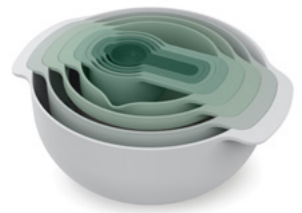

**Cut&Carve™ Plus**  
Multi-function chopping board  
**(60209)** Large sky  
H2.5 x W41 x D29 cm  
(H1 x W16½ x D11½ inches)

**Cut&Carve™ Plus**  
Multi-function chopping board  
**(60212)** Extra large sky  
H2.5 x W47.1 x D33.4 cm  
(H1 x W18½ x D13.1 inches)

# Bowls, weighing & measuring

**Nest™ 9 Steel**  
Compact food preparation set  
Design by Morph  
**(95032)**  
H15 x W31.5 x D26 cm  
(H5.9 x 12.4 x D10.2 inches)

**Nest™ 9 Plus**  
Compact food preparation set  
Design by Morph  
**(40031)** Multicolour  
**(40087)** Multicolour *USA only*  
H15 x W31.5 x D26 cm  
(H5.9 x 12.4 x D10.2 inches)

**Nest™ 9 Plus**  
Compact food preparation set  
Design by Morph  
**(40076)** Opal  
H15 x W31.5 x D26 cm  
(H5.9 x 12.4 x D10.2 inches)

**Nest™ 9 Plus**  
Compact food preparation set  
Design by Morph  
**(40101)** Sky  
H24 x W19 x D8 cm  
(H9½ x W7½ x D3 inches)