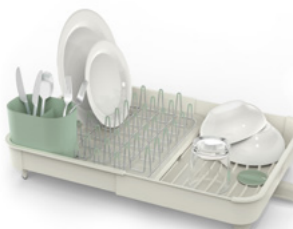

Extend™
Expandable dish rack with draining spout
Design by Studio17 Design
(851652) Light stone/Sage
Closed D32 x W36.4 x H16.1 cm (D12½ x W14¼ x H6¼ inches). Extended D52.7 x W36.4 x H16.1 cm (D20¾ x W14¼ x H6¼ inches)