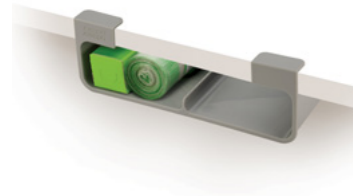

CupboardStore™
Set of 4 in-cupboard pan lid holders
(85149) Grey
H3.7 x W19 x D2.3 cm
(H1½ x W7½ x D1 inches)

CupboardStore™
Film, foil and bag organiser
(85177) Grey
H9 x D22 x W26.3 cm
(H3½ x D8¾ x W9¼ inches)