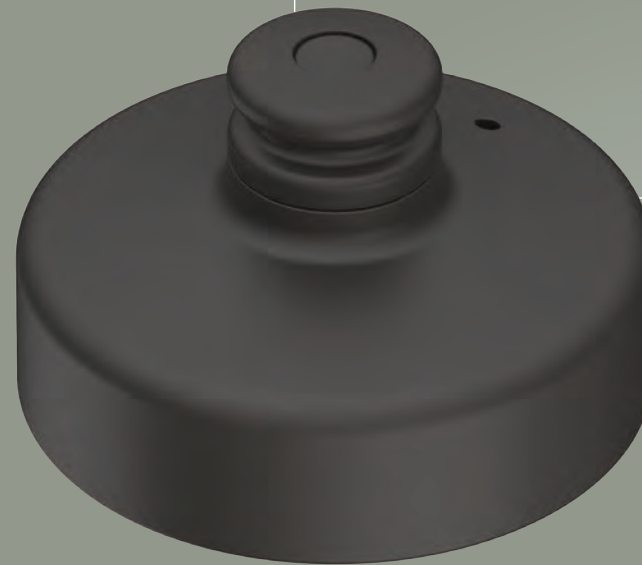

Hard Goods

What's New

WIDE MOUTH SPORT CAP

Available as a stand-alone accessory, the Wide Mouth Sport Cap allows for easy drinking while you're on the move. The innovative cap and valve design allows liquid to easily flow without the need for squeezing the bottle. Turns any Hydro Flask Wide Mouth into the perfect, insulated sport bottle.

Leakproof

Leakproof when closed

Dishwasher safe

Cap components easily separate for cleaning

BPA-Free

Wide Mouth Sport Cap

Page 28